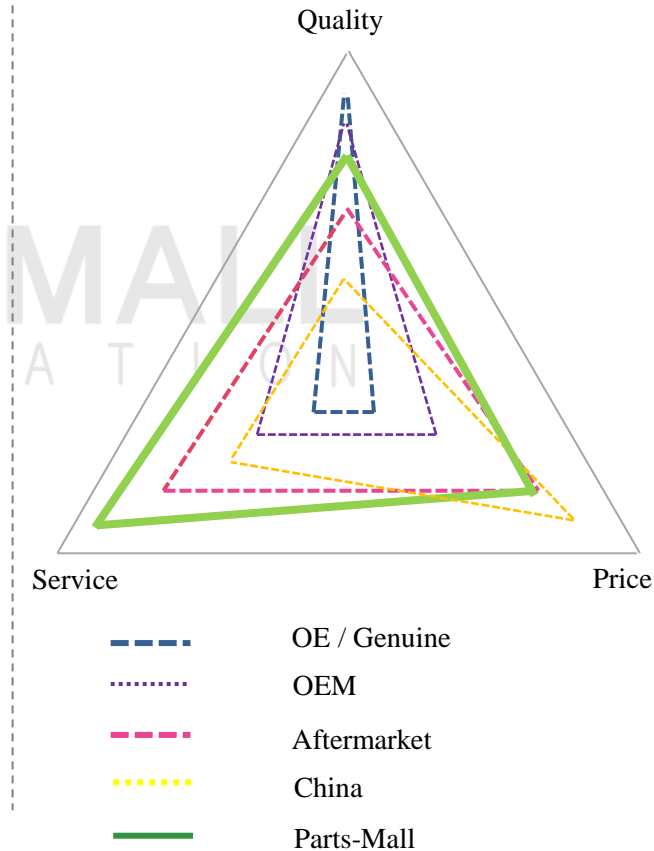

Positioning