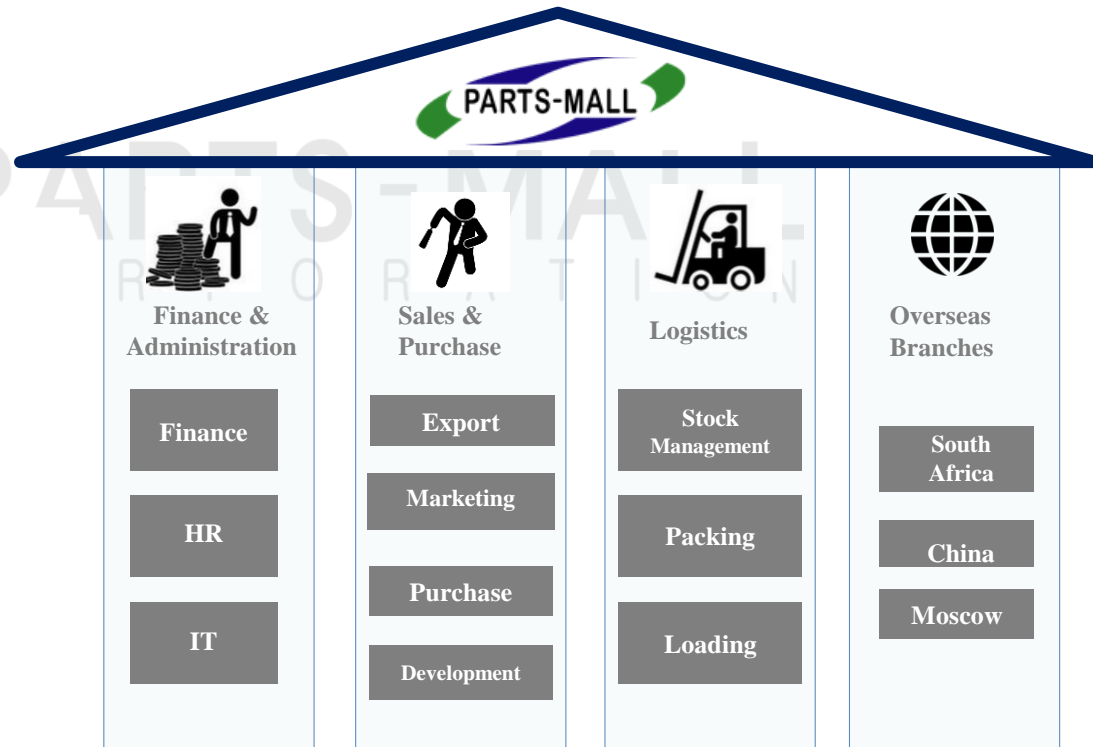

Company Introduction

HIGH QUALITY AUTO PARTS

COLD BRAKE ROTOR

PARTS-MALL has been a leading provider of spare parts for Korean applications, not only for OE and OEM applications but also for the company's own representative brand, PMC.

Parts-Mall has been actively serving various customers around the world, including members of globally renowned alliances such as ATR, TEMOT, AD, Group Auto, Nexus, etc.

Company	Parts-Mall Corporation
Establishment	1999
Board Executives	President & CEO Seung-Dong Ryoo Vice-President Chan Park
No. of Employees	88
Revenue	55 Million USD +
Overseas Branches	3 Sales & Procurement (South Africa / Moscow / Shanghai)

Figure, Parts-Mall Corp. Only

The Industry leading core strength of PARTS-MALL enables active expansion into new business scopes to be a Total Solution Provider for the automotive industry.

- Import / Export
- Non-Korean Applications
- Member of ATR